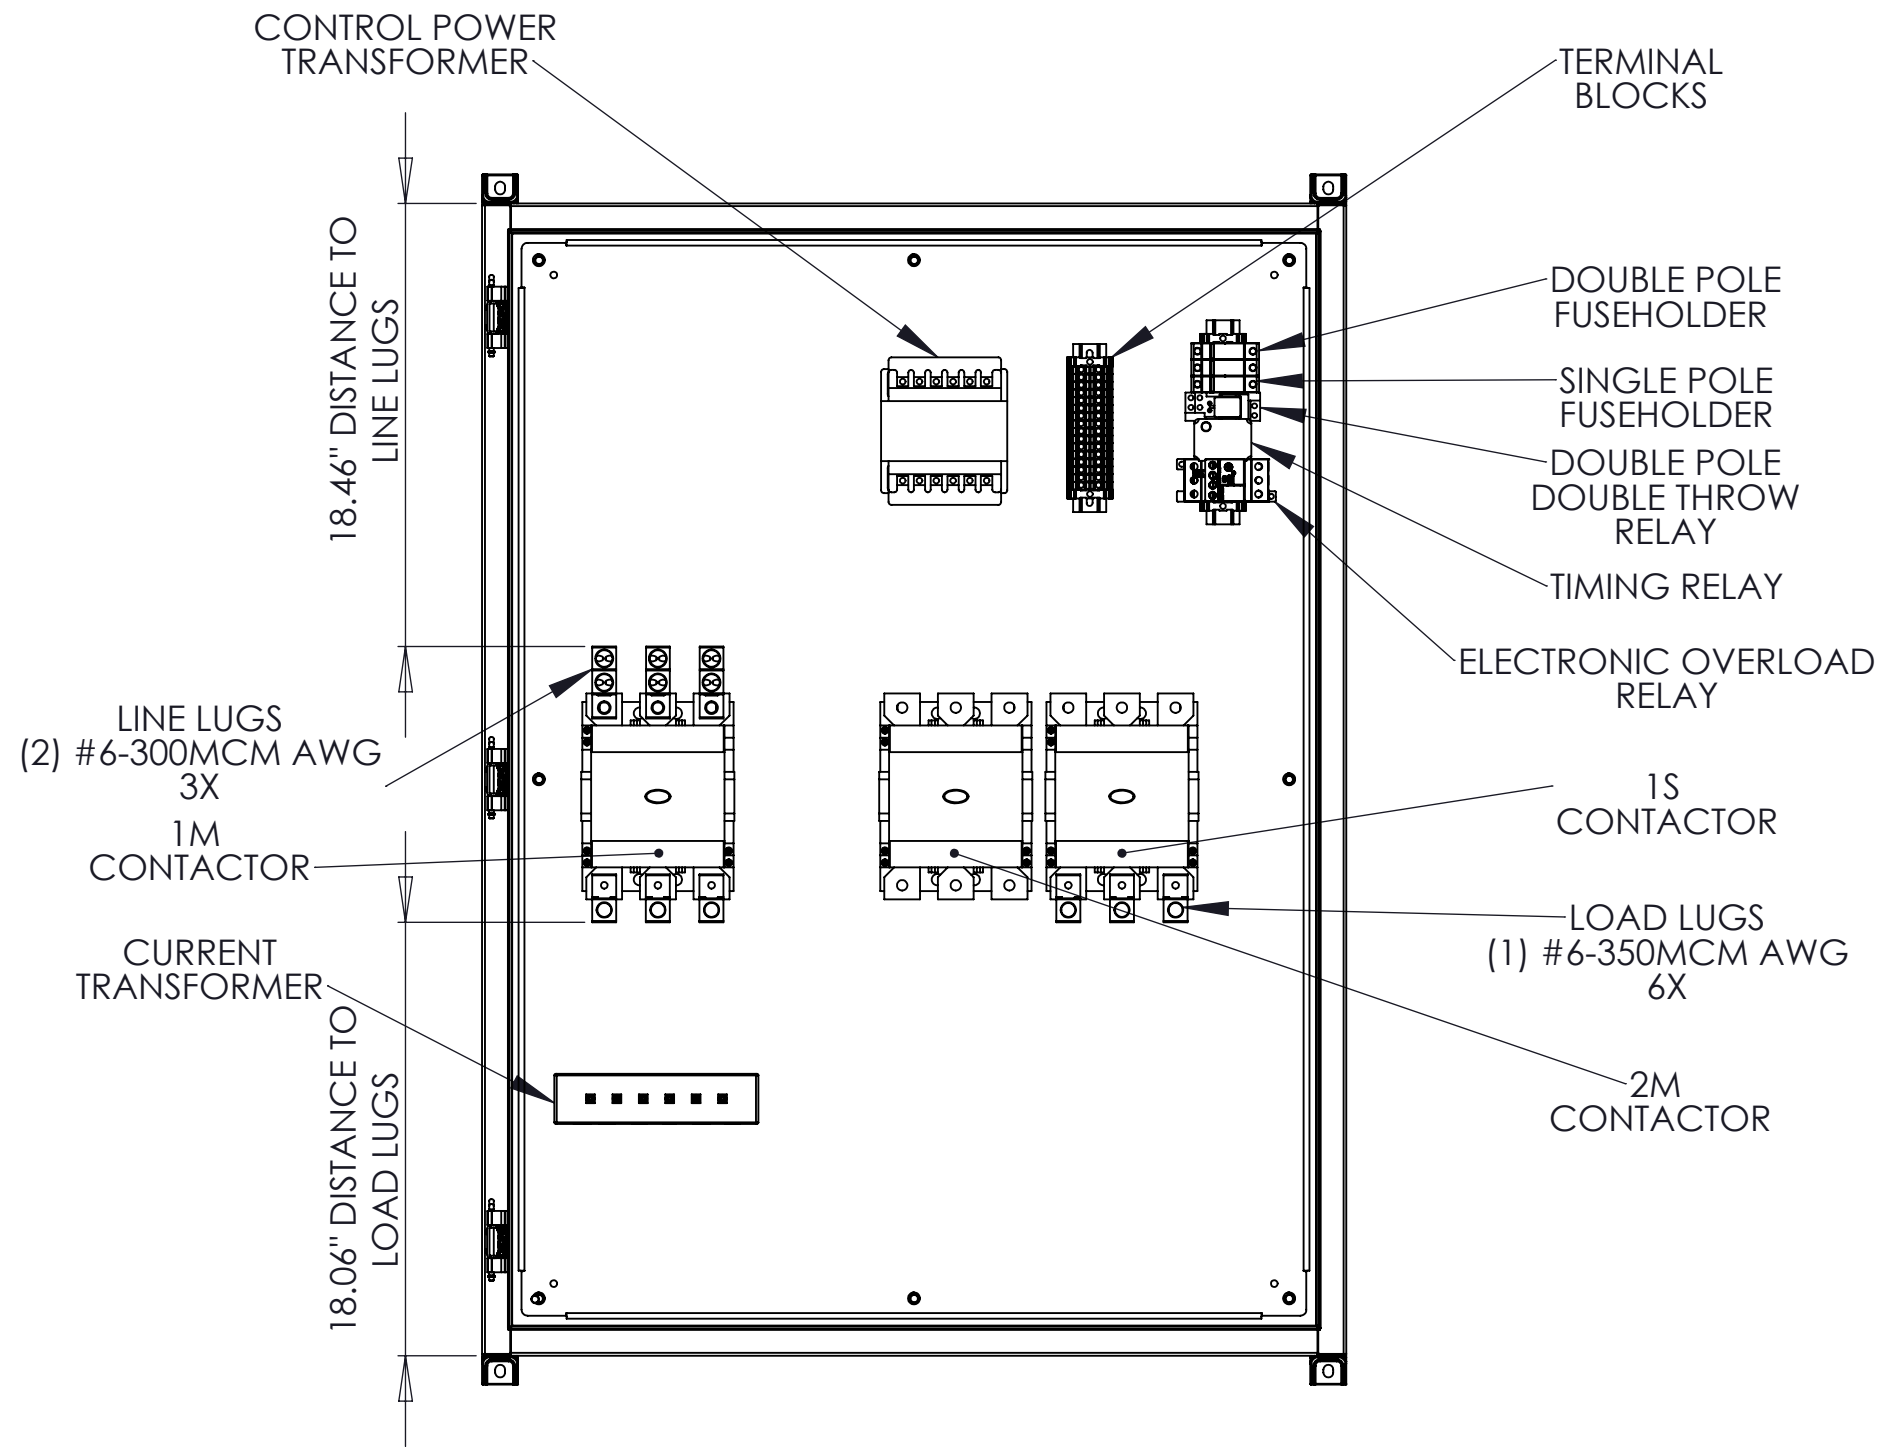

SIDE VIEW

TOP VIEW

FRONT VIEW

SIDE VIEW

DIMETRIC VIEW

BOTTOM VIEW

WYE DELTA STARTER MAIN LUG ONLY				
REV	DESCRIPTION	DATE	DRAWN	S.RICHARDSON
0	ORIGINAL RELEASE	12/7/12	CHECKED	
			SUP. NO	DRAWING TYPE
			SUP. BY NO	DIMENSIONAL
			PANEL NO	DRAWING NUMBER
			BUL. NO	POYDMLO250HP
			GROUP NO	
			ORDER NO	

FRONT VIEW  
(DOOR REMOVED)

DIMETRIC VIEW  
(DOOR REMOVED)

NOTE: COMPONENT ARRANGEMENT SUBJECT TO CHANGE DURING ASSEMBLY

WYE DELTA STARTER MAIN LUG ONLY				
REV	DESCRIPTION	DATE	DRAWN	S.RICHARDSON
0	ORIGINAL RELEASE	12/7/12	CHECKED	
			SUP. NO	
			SUP. BY NO	
			PANEL NO	
			BUL. NO	
			GROUP NO	
			ORDER NO	

DRAWING TYPE	PANEL OUTLINE
DRAWING NUMBER	POYDMLO250HP