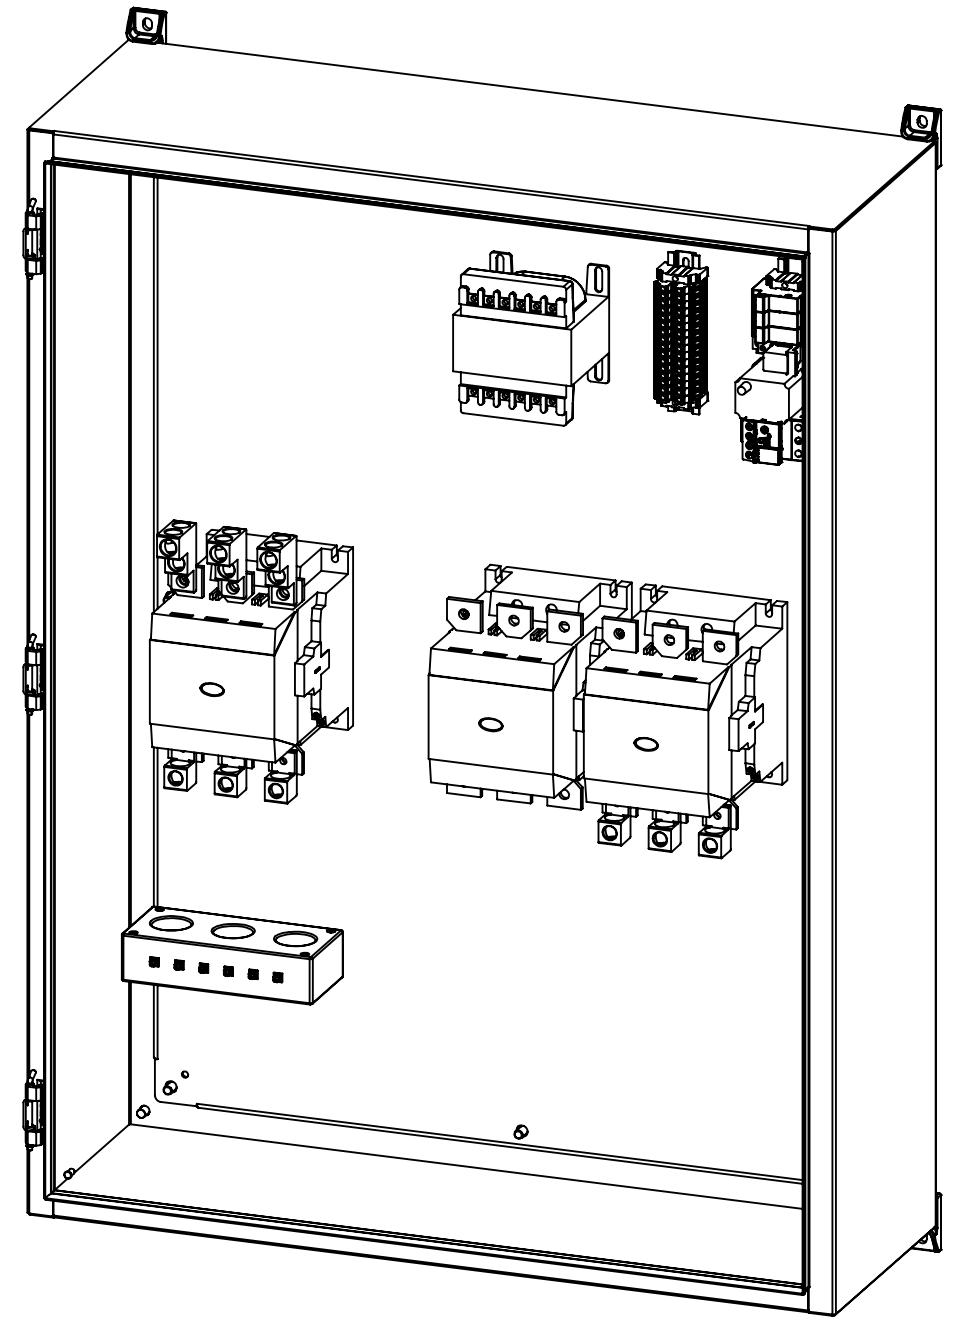

SIDE VIEW

TOP VIEW

FRONT VIEW

SIDE VIEW

DIMETRIC VIEW

BOTTOM VIEW

WYE DELTA STARTER MAIN LUG ONLY				
REV	DESCRIPTION	DATE	DRAWN	S.RICHARDSON
0	ORIGINAL RELEASE	12/7/12	CHECKED	
			SUP. NO	DRAWING TYPE
			SUP. BY NO	DIMENSIONAL
			PANEL NO	DRAWING NUMBER
			BUL. NO	POYDMLO250HP
			GROUP NO	
			ORDER NO	

FRONT VIEW  
(DOOR REMOVED)

DIMETRIC VIEW  
(DOOR REMOVED)

NOTE: COMPONENT ARRANGEMENT SUBJECT TO CHANGE DURING ASSEMBLY

WYE DELTA STARTER MAIN LUG ONLY				
REV	DESCRIPTION	DATE	DRAWN	S.RICHARDSON
0	ORIGINAL RELEASE	12/7/12	CHECKED	
			SUP. NO	
			SUP. BY NO	
			PANEL NO	
			BUL. NO	
			GROUP NO	
			ORDER NO	

DRAWING TYPE	PANEL OUTLINE
DRAWING NUMBER	POYDMLO250HP