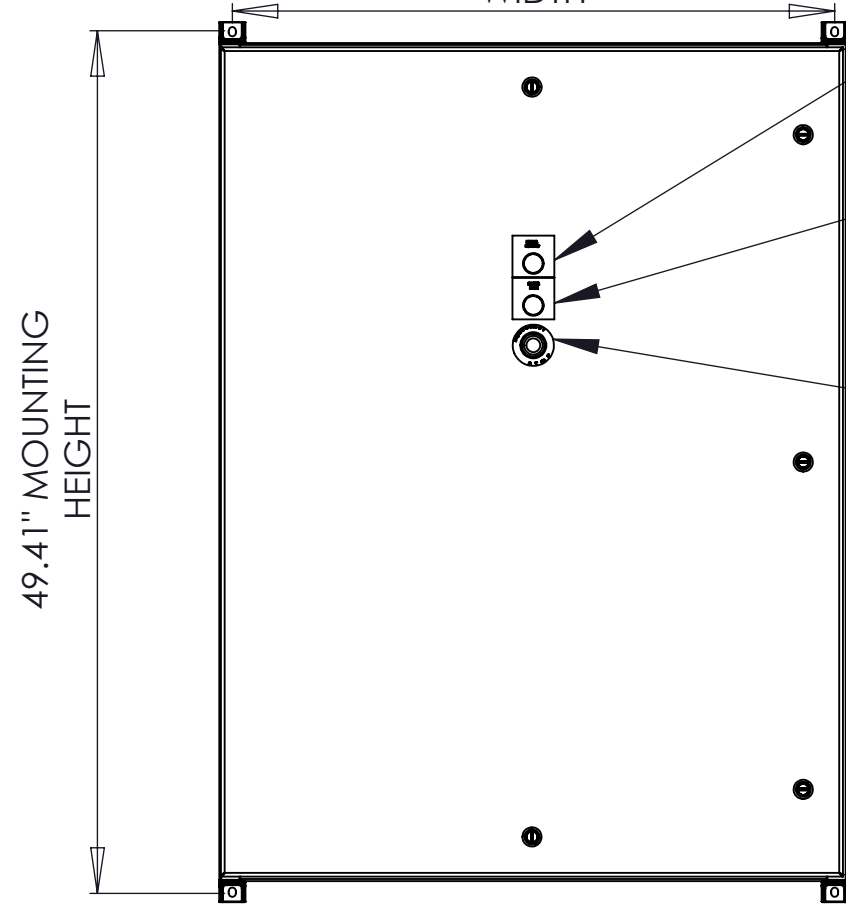

SIDE VIEW

TOP VIEW

FRONT VIEW

SIDE VIEW

DIMETRIC VIEW

BOTTOM VIEW

WYE DELTA STARTER MAIN LUG ONLY				
REV	DESCRIPTION	DATE	DRAWN	S.RICHARDSON
0	ORIGINAL RELEASE	12/7/12	CHECKED	
			SUP. NO	DRAWING TYPE
			SUP. BY NO	DIMENSIONAL
			PANEL NO	DRAWING NUMBER
			BUL. NO	POYDMLO250HP
			GROUP NO	
			ORDER NO	

FRONT VIEW  
(DOOR REMOVED)

DIMETRIC VIEW  
(DOOR REMOVED)

NOTE: COMPONENT ARRANGEMENT SUBJECT TO CHANGE DURING ASSEMBLY

WYE DELTA STARTER MAIN LUG ONLY				
REV	DESCRIPTION	DATE	DRAWN	S.RICHARDSON
0	ORIGINAL RELEASE	12/7/12	CHECKED	
			SUP. NO	
			SUP. BY NO	
			PANEL NO	
			BUL. NO	
			GROUP NO	
			ORDER NO	

DRAWING TYPE	PANEL OUTLINE
DRAWING NUMBER	POYDMLO250HP