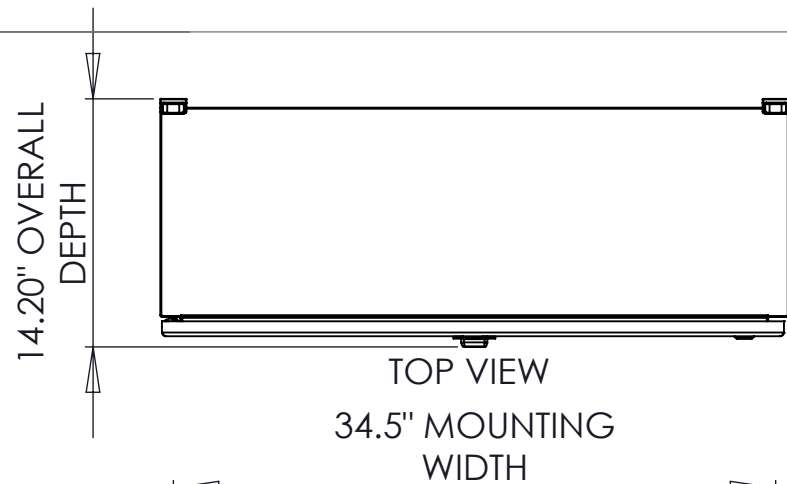

SIDE VIEW

TOP VIEW

FRONT VIEW

SIDE VIEW

DIMETRIC VIEW

BOTTOM VIEW

WYE DELTA STARTER MAIN LUG ONLY				
REV	DESCRIPTION	DATE	DRAWN	S.RICHARDSON
0	ORIGINAL RELEASE	12/7/12	CHECKED	
			SUP. NO	DRAWING TYPE
			SUP. BY NO	DIMENSIONAL
			PANEL NO	DRAWING NUMBER
			BUL. NO	POYDMLO250HP
			GROUP NO	
			ORDER NO	

FRONT VIEW  
(DOOR REMOVED)

DIMETRIC VIEW  
(DOOR REMOVED)

NOTE: COMPONENT ARRANGEMENT SUBJECT TO CHANGE DURING ASSEMBLY

WYE DELTA STARTER MAIN LUG ONLY				
REV	DESCRIPTION	DATE	DRAWN	S.RICHARDSON
0	ORIGINAL RELEASE	12/7/12	CHECKED	
			SUP. NO	
			SUP. BY NO	
			PANEL NO	
			BUL. NO	
			GROUP NO	
			ORDER NO	

DRAWING TYPE	PANEL OUTLINE
DRAWING NUMBER	POYDMLO250HP