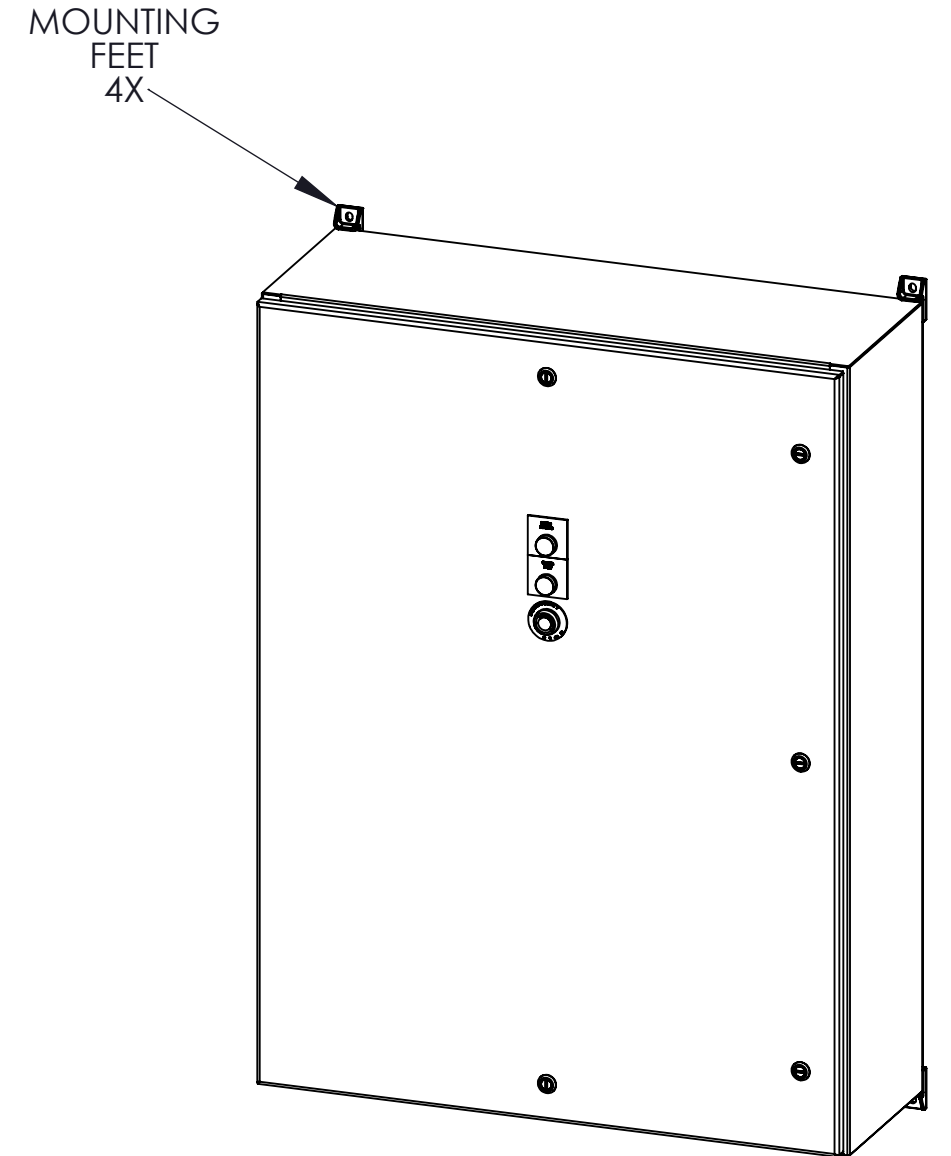

SIDE VIEW

TOP VIEW

FRONT VIEW

SIDE VIEW

DIMETRIC VIEW

BOTTOM VIEW

WYE DELTA STARTER MAIN LUG ONLY				
REV	DESCRIPTION	DATE	DRAWN	S.RICHARDSON
0	ORIGINAL RELEASE	12/7/12	CHECKED	
			SUP. NO	DRAWING TYPE
			SUP. BY NO	DIMENSIONAL
			PANEL NO	DRAWING NUMBER
			BUL. NO	POYDMLO250HP
			GROUP NO	
			ORDER NO	

FRONT VIEW  
(DOOR REMOVED)

DIMETRIC VIEW  
(DOOR REMOVED)

NOTE: COMPONENT ARRANGEMENT SUBJECT TO CHANGE DURING ASSEMBLY

WYE DELTA STARTER MAIN LUG ONLY				
REV	DESCRIPTION	DATE	DRAWN	S.RICHARDSON
0	ORIGINAL RELEASE	12/7/12	CHECKED	
			SUP. NO	
			SUP. BY NO	
			PANEL NO	
			BUL. NO	
			GROUP NO	
			ORDER NO	

DRAWING TYPE	PANEL OUTLINE
DRAWING NUMBER	POYDMLO250HP