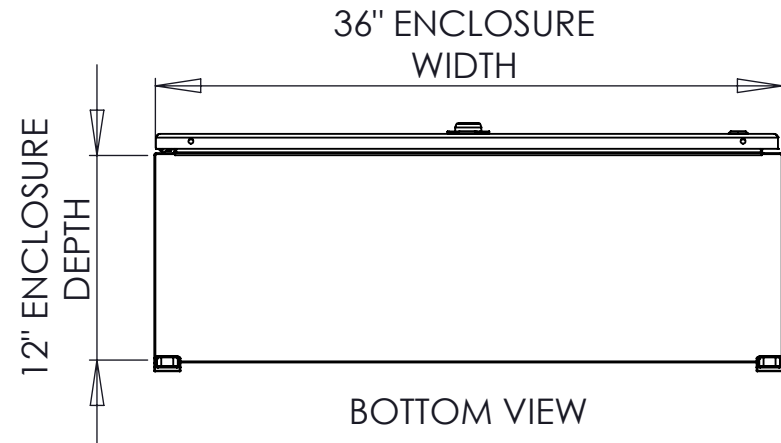

SIDE VIEW

TOP VIEW

FRONT VIEW

SIDE VIEW

DIMETRIC VIEW

BOTTOM VIEW

WYE DELTA STARTER MAIN LUG ONLY				
REV	DESCRIPTION	DATE	DRAWN	S.RICHARDSON
0	ORIGINAL RELEASE	12/7/12	CHECKED	
			SUP. NO	DRAWING TYPE
			SUP. BY NO	DIMENSIONAL
			PANEL NO	DRAWING NUMBER
			BUL. NO	POYDMLO250HP
			GROUP NO	
			ORDER NO	

FRONT VIEW  
(DOOR REMOVED)

DIMETRIC VIEW  
(DOOR REMOVED)

NOTE: COMPONENT ARRANGEMENT SUBJECT TO CHANGE DURING ASSEMBLY

WYE DELTA STARTER MAIN LUG ONLY				
REV	DESCRIPTION	DATE	DRAWN	S.RICHARDSON
0	ORIGINAL RELEASE	12/7/12	CHECKED	
			SUP. NO	
			SUP. BY NO	
			PANEL NO	
			BUL. NO	
			GROUP NO	
			ORDER NO	

DRAWING TYPE	PANEL OUTLINE
DRAWING NUMBER	POYDMLO250HP